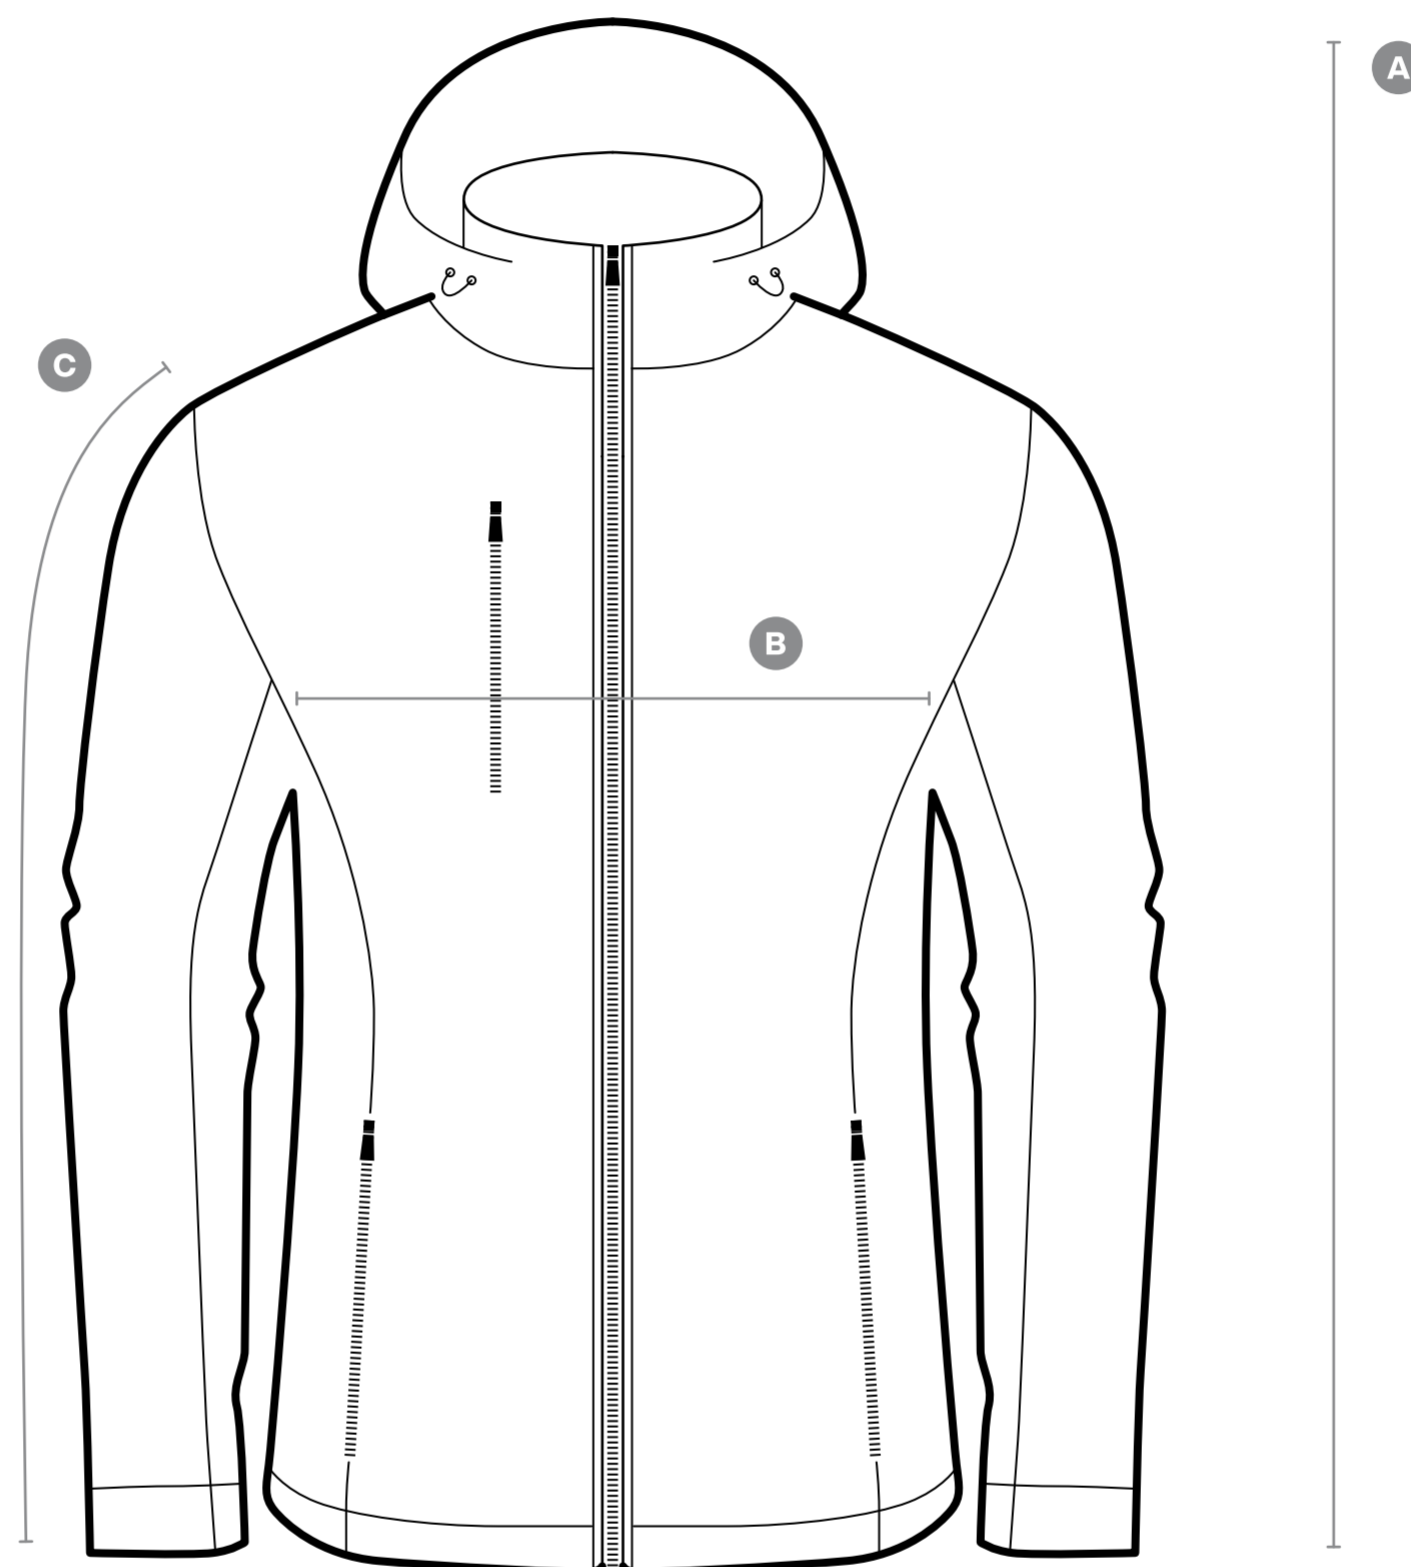

Essential Softshell Jacket

± 5% Toleranz

	XS	S	M	L	XL	XXL
A Length	65	67	69	71	73	75
B 1/2 Chest width	53	55	57	59	61	63
C Sleeve length	63	65	67	69	71	73

Our model wears size S at 166 cm height and 85 cm chest circumference.

Our model wears size M at 177cm height and 97cm chest circumference.